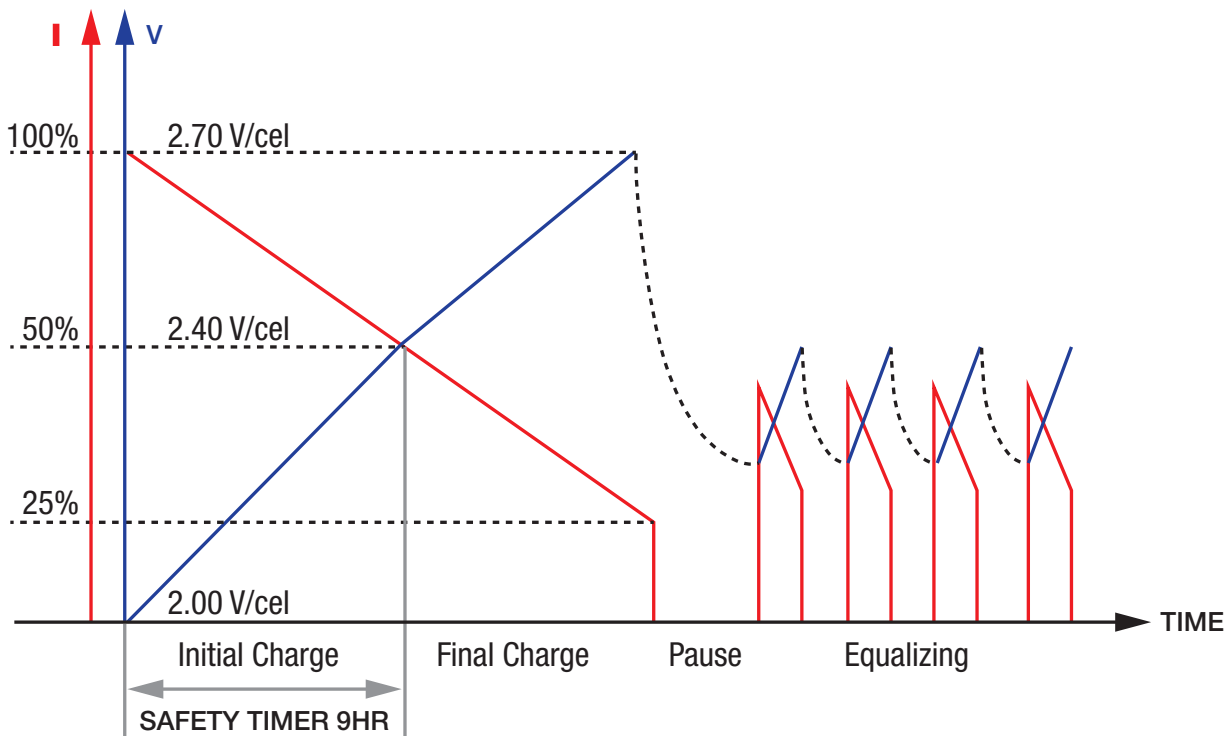

SPECIFICATIONS

Model	Battery Ah 10 + 11 h	Voltage	Box Dimensions (in)	
12V / 10A	60 ÷ 75	230	12 (L) 11 (W) 10,5 (H)	
12V / 15A	90 ÷ 105			
12V / 20A	110 ÷ 140			
12V / 25A	150 ÷ 175			
12V / 30A	180 ÷ 210			
12V / 40A	230 ÷ 280			
24V / 10A	60 ÷ 75			
24V / 15A	90 ÷ 105			
24V / 20A	110 ÷ 140			
24V / 25A	150 ÷ 175			
24V / 30A	180 ÷ 210			
24V / 40A	230 ÷ 280			
24V / 50A	300 ÷ 340			20 (L) 12 (P) 12 (H)
24V / 60A	350 ÷ 400			

CHARGING GRAPH "WA"

WARRANTY

Three year limited warranty from time of delivery.